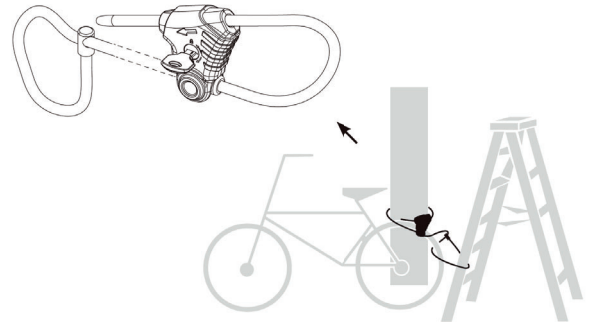

LogiLink®

Adjustable Cable Lock

Art. No.: SC0220

This durable and adjustable cable lock is to hold the cable at any position from 30cm to 2m for the perfect fit. Easily use for the indoor and outdoor applications, e.g. bicycles, motorcycles, grilles, tools and ladders.

Features:

- » 2-meter adjustable cables for application flexibility
- » Durably designed locking mechanism fixes the cable tightly at any position
- » Cable is made from braided steel for strength and flexibility
- » Rust-resistant lock and vinyl-coated cable provide superior weather and scratch resistance
- » Can use "Single Loop" to lock one solid item, or use "Double Loop" to lock 2 objects at one
- » Cable size: Ø10mm/L2000mm
- » Lock spec.: W79.1 x D38 x H102.6mm

- Use "Single Loop" to lock one solid item

- Use "Double Loop" to lock 2 objects at one

Best Used For:

- » Bicycles
- » Motorcycles, Mopeds & Scooters, ATVs

- » Grills & Lawnmowers
- » Tools & Ladders

* The specifications and pictures are subject to change without notice.
* All trade names referenced are the registered namework of their respective owners.