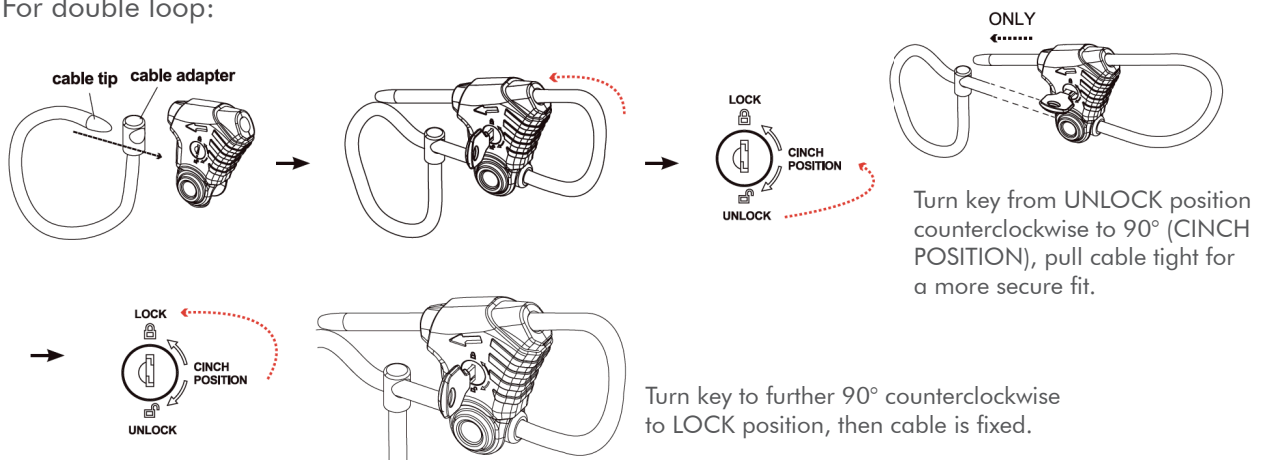

LogiLink®

Adjustable Cable Lock

Art. No.: SC0220

This durable and adjustable cable lock is to hold the cable at any position from 30cm to 2m for the perfect fit. Easily use for the indoor and outdoor applications, e.g. bicycles, motorcycles, grilles, tools and ladders.

Features:

- » 2-meter adjustable cables for application flexibility
- » Durably designed locking mechanism fixes the cable tightly at any position
- » Cable is made from braided steel for strength and flexibility
- » Rust-resistant lock and vinyl-coated cable provide superior weather and scratch resistance
- » Can use "Single Loop" to lock one solid item, or use "Double Loop" to lock 2 objects at one
- » Cable size: Ø10mm/L2000mm
- » Lock spec.: W79.1 x D38 x H102.6mm

SC0220

Made in Taiwan

LogiLink®

Adjustable Cable Lock

Art. No.: SC0220

How to Use:

For single loop:

For double loop:

Adjustable Cable Lock

Art. No.: SC0220

2-meter
Adjustable
Cables

Single
Loop
to Lock

Double
Loop
to Lock

Rust-
resistant
Lock

Scratch
Resistance

Package Contents: