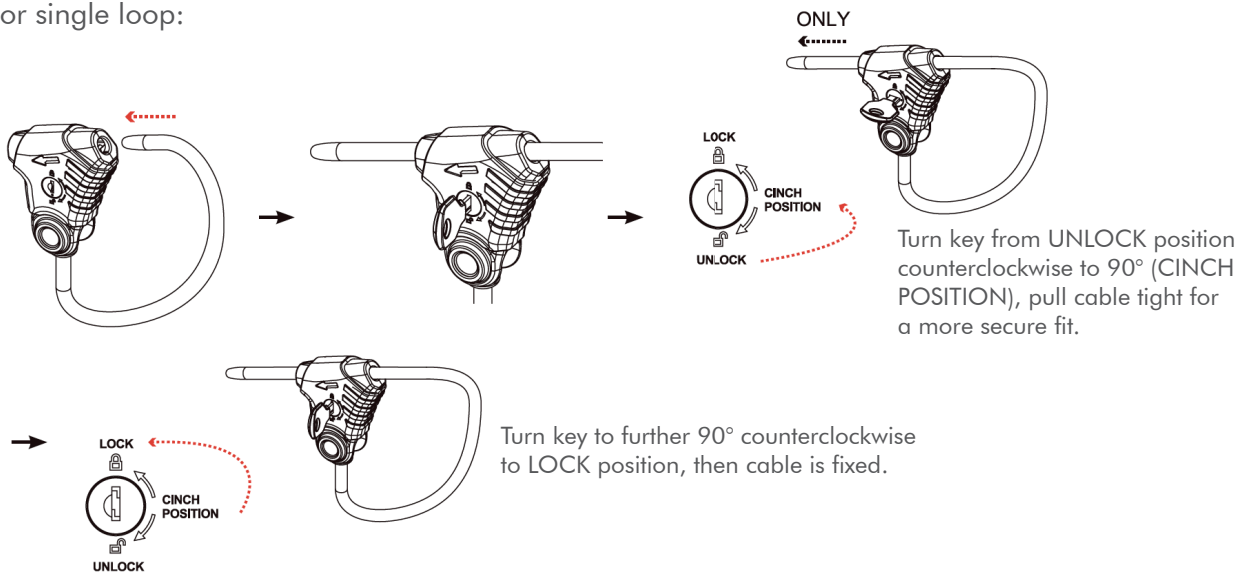

LogiLink®

Adjustable Cable Lock

Art. No.: SC0220

This durable and adjustable cable lock is to hold the cable at any position from 30cm to 2m for the perfect fit. Easily use for the indoor and outdoor applications, e.g. bicycles, motorcycles, grilles, tools and ladders.

Features:

- » 2-meter adjustable cables for application flexibility
- » Durably designed locking mechanism fixes the cable tightly at any position
- » Cable is made from braided steel for strength and flexibility
- » Rust-resistant lock and vinyl-coated cable provide superior weather and scratch resistance
- » Can use "Single Loop" to lock one solid item, or use "Double Loop" to lock 2 objects at one
- » Cable size: Ø10mm/L2000mm
- » Lock spec.: W79.1 x D38 x H102.6mm

SC0220

Made in Taiwan

LogiLink®

Adjustable Cable Lock

Art. No.: SC0220

How to Use:

For single loop:

For double loop:

Adjustable Cable Lock

Art. No.: SC0220

2-meter
Adjustable
Cables

Single
Loop
to Lock

Double
Loop
to Lock

Rust-
resistant
Lock

Scratch
Resistance

Package Contents: