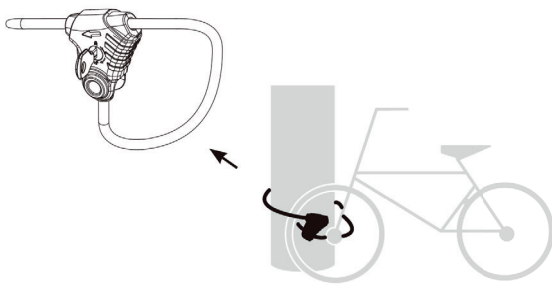

LogiLink®

Adjustable Cable Lock

Art. No.: SC0220

This durable and adjustable cable lock is to hold the cable at any position from 30cm to 2m for the perfect fit. Easily use for the indoor and outdoor applications, e.g. bicycles, motorcycles, grilles, tools and ladders.

Features:

- » 2-meter adjustable cables for application flexibility
- » Durably designed locking mechanism fixes the cable tightly at any position
- » Cable is made from braided steel for strength and flexibility
- » Rust-resistant lock and vinyl-coated cable provide superior weather and scratch resistance
- » Can use "Single Loop" to lock one solid item, or use "Double Loop" to lock 2 objects at one
- » Cable size: Ø10mm/L2000mm
- » Lock spec.: W79.1 x D38 x H102.6mm

- Use "Single Loop" to lock one solid item

- Use "Double Loop" to lock 2 objects at one

Best Used For:

- » Bicycles
- » Motorcycles, Mopeds & Scooters, ATVs

- » Grills & Lawnmowers
- » Tools & Ladders

* The specifications and pictures are subject to change without notice.
* All trade names referenced are the registered namework of their respective owners.