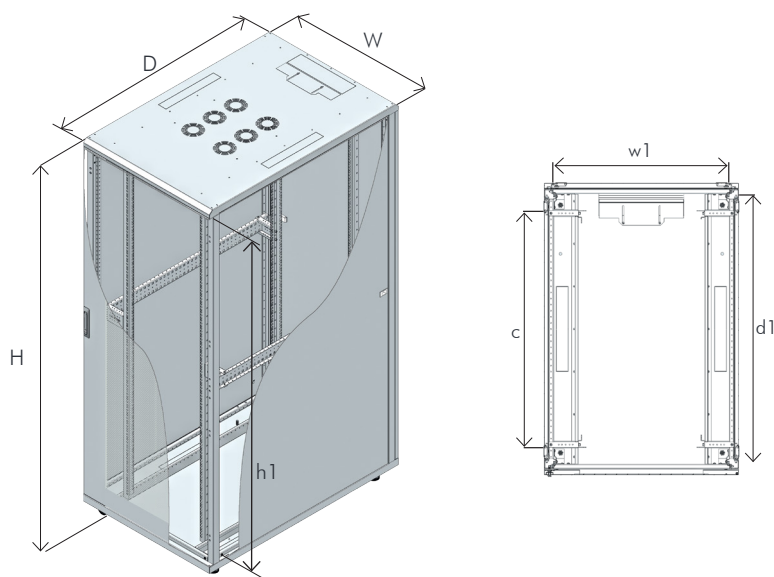

Canovate 19" Server Cabinet - RAL 7035 Light Grey

Height U	Outer Width (W) mm	Outer Depth (D) mm	Outer Height (H) mm	Inner Height (h1) mm	Inner Width (w1) mm	Inner Depth (d1) mm	19" Rails Adjustable Depth Range (c) mm	Weight kg	Part No.	EAN Code
26U	600	1000	1322	1162	503	950	123 - 773	85	S26S61G	8698800000355
26U	600	1200	1322	1162	503	1150	123 - 973	96	S26S63G	8698800000393
26U	800	1000	1322	1162	703	950	123 - 773	97	S26S81G	8698800000430
26U	800	1200	1322	1162	703	1150	123 - 973	97	S26S83G	8698800000478
42U	600	1000	2033	1873	503	950	123 - 773	119	S42S61G	8698800000379
42U	600	1200	2033	1873	503	1150	123 - 973	130	S42S63G	8698800000416
42U	800	1000	2033	1873	703	950	123 - 773	138	S42S81G	8698800000454
42U	800	1200	2033	1873	703	1150	123 - 973	152	S42S83G	8698800000492

* The specifications and pictures are subject to change without notice.
*All trade names referenced are the registered trademark of their respective owners.