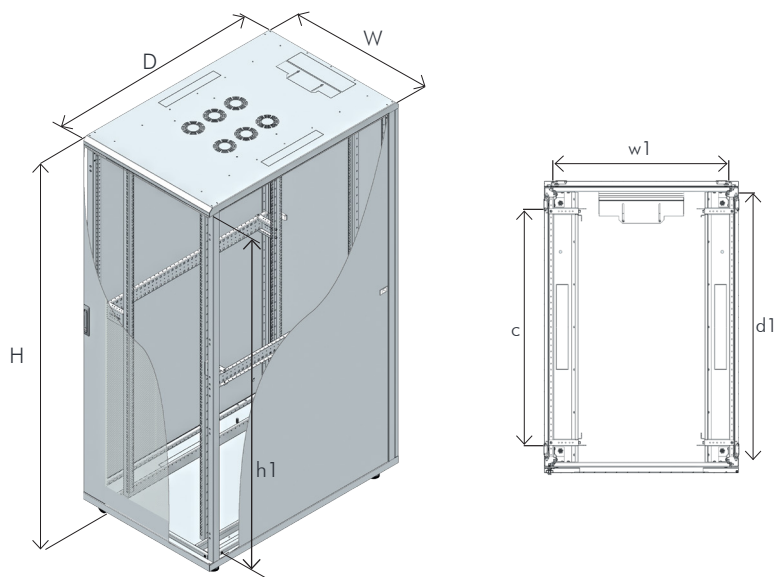

Canovate 19" Server Cabinet - RAL 7035 Light Grey

Height U	Outer Width (W) mm	Outer Depth (D) mm	Outer Height (H) mm	Inner Height (h1) mm	Inner Width (w1) mm	Inner Depth (d1) mm	19" Rails Adjustable Depth Range (c) mm	Weight kg	Part No.	EAN Code
26U	600	1000	1322	1162	503	950	123 - 773	85	S26S61G	8698800000355
26U	600	1200	1322	1162	503	1150	123 - 973	96	S26S63G	8698800000393
26U	800	1000	1322	1162	703	950	123 - 773	97	S26S81G	8698800000430
26U	800	1200	1322	1162	703	1150	123 - 973	97	S26S83G	8698800000478
42U	600	1000	2033	1873	503	950	123 - 773	119	S42S61G	8698800000379
42U	600	1200	2033	1873	503	1150	123 - 973	130	S42S63G	8698800000416
42U	800	1000	2033	1873	703	950	123 - 773	138	S42S81G	8698800000454
42U	800	1200	2033	1873	703	1150	123 - 973	152	S42S83G	8698800000492

* The specifications and pictures are subject to change without notice.
*All trade names referenced are the registered trademark of their respective owners.