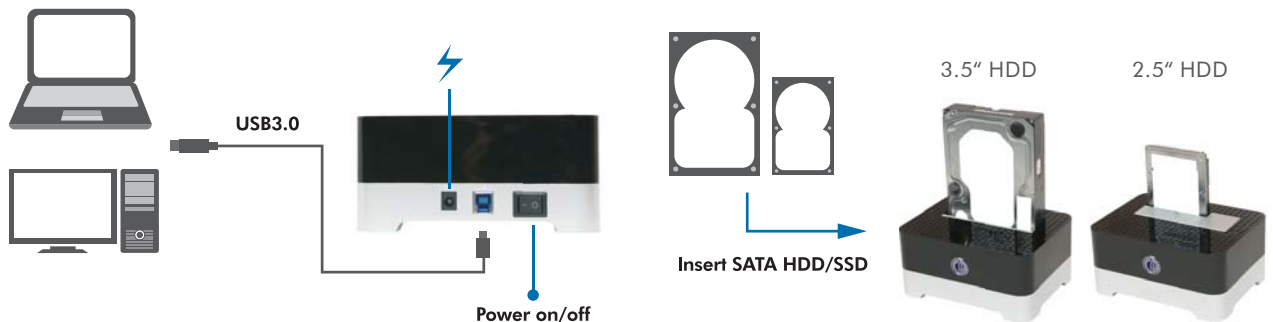

LogiLink®

USB3.0 SATA HDD Docking Station

For 2.5" (6.35cm)/3.5" (8.89cm)
SATA HDD/SSD

Art. No.: QP0016B

Connect up to 2.5" (6.35cm) or 3.5" (8.89cm) SATA HDD/SSD to your computer for a quick backup!

Features:

- » Directly insert HDD into docking station for convenient to install and remove hard disk
- » Compliant with USB3.0 (5Gbps), USB2.0 (480Mbps) and 1.1 (12Mbps) Specification
- » Compliant with Serial ATA Specification Revision 2.6
- » Support 2.5"(6.35cm)/3.5"(8.89cm) SATA II/ SATA I HDDs and SSD
- » Support HDD capacity up to 6TB
- » Supports Plug-and-Play and USB Hot Plug
- » With External Power adapter
- » Power On/Off switch and LED indicator
- » Support Windows 7/8/10 and Mac OS

Connect to computer and install the SATA HDD/SSD

Package Contents:

- » 1 x USB3.0 Docking Station
- » 1 x USB3.0 Cable AM to BM
- » 1 x External Power Supply
- » 1 x User Manual

Packaging Informations:

- » Packing Dimension: 226 x 175 x 116mm
- » Packing Weight: 0.69kg
- » Carton Dimension: 475 x 600 x 195mm
- » Carton Q'ty: 10 pcs
- » Carton Weight: 6.6kg