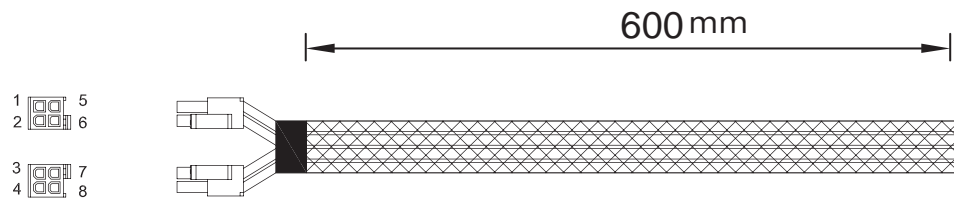

* The specifications and pictures are subject to change without notice.
*All trade names referenced are the registered network of their respective owners.

RoHS
compliant

Made in China