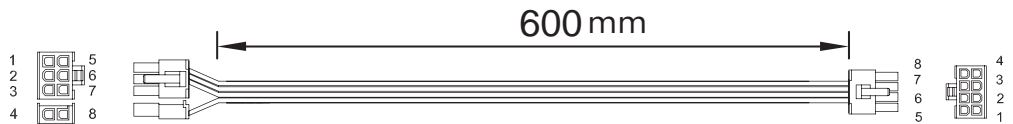

* The specifications and pictures are subject to change without notice.
*All trade names referenced are the registered network of their respective owners.

RoHS
compliant

Made in China