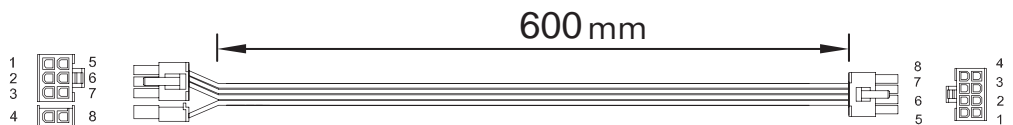

* The specifications and pictures are subject to change without notice.
*All trade names referenced are the registered network of their respective owners.

RoHS
compliant

Made in China