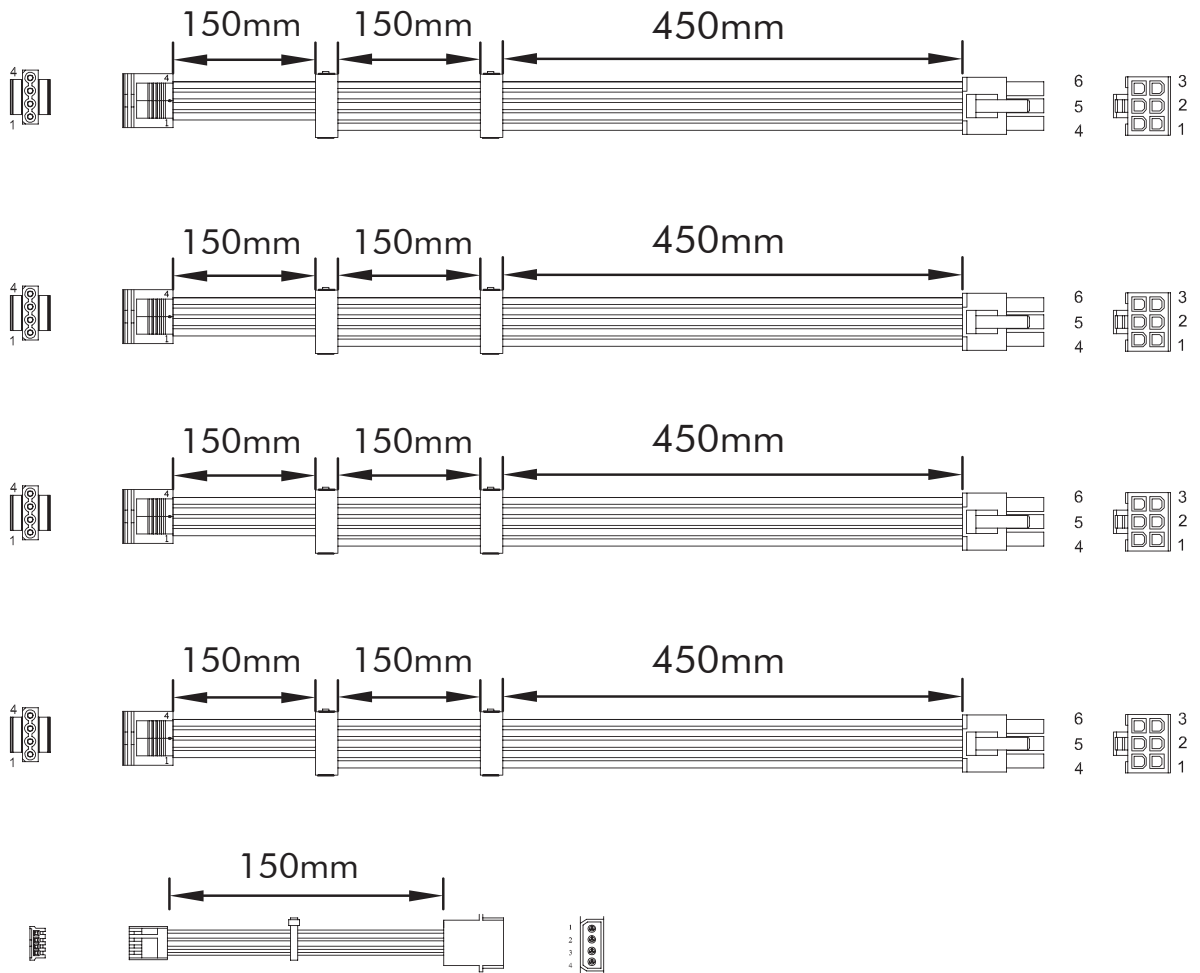

* The specifications and pictures are subject to change without notice.
*All trade names referenced are the registered network of their respective owners.

RoHS
compliant

Made in China