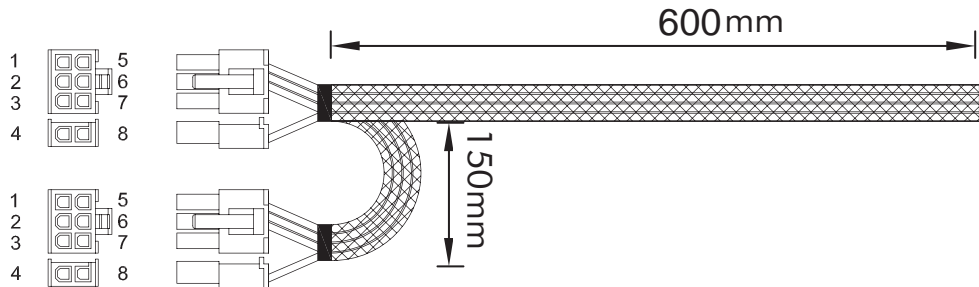

* The specifications and pictures are subject to change without notice.
*All trade names referenced are the registered network of their respective owners.

RoHS
compliant

Made in China