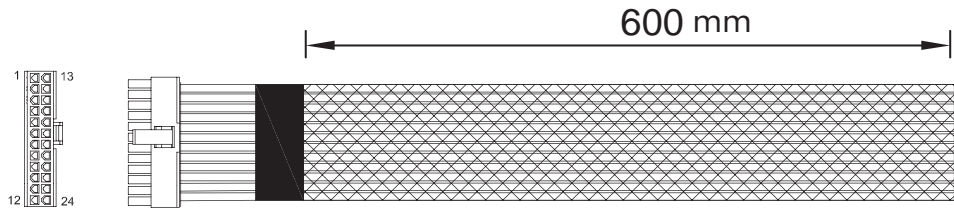

* The specifications and pictures are subject to change without notice.
*All trade names referenced are the registered network of their respective owners.

RoHS
compliant

Made in China