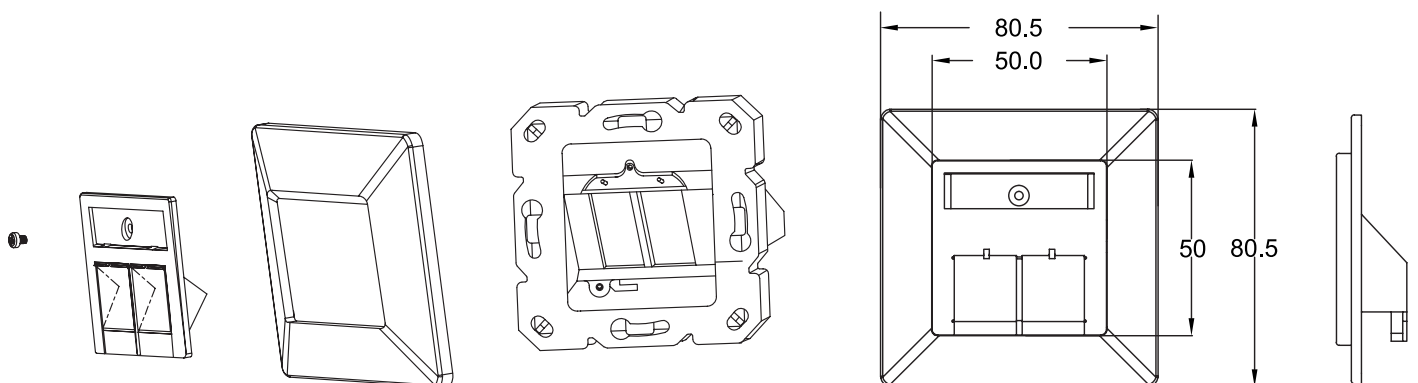

Flush-mounted Outlet for 2 Keystone Jacks

Technical Features

Suitable for Keystone Jacks & Coupler

2x RJ45 45° angled, metal frame

80 x 80 mm outer frame

50 x 50 mm inner plate with shutter

Technical Drawings

Part no.	Color	EAN Code
NK4021	Pure white	4052792026887
NK4031	Pearl white	4052792026894

Package Contents

Flush-mounted Outlet for 2 Keystone Jacks x 1

Packaging Informations

Packing Dimension	80 x 80mm
Packing Weight	0.02kg
Carton Dimension	530 x 320 x 230mm
Carton Q'ty	120pcs
Carton Weight	11kg