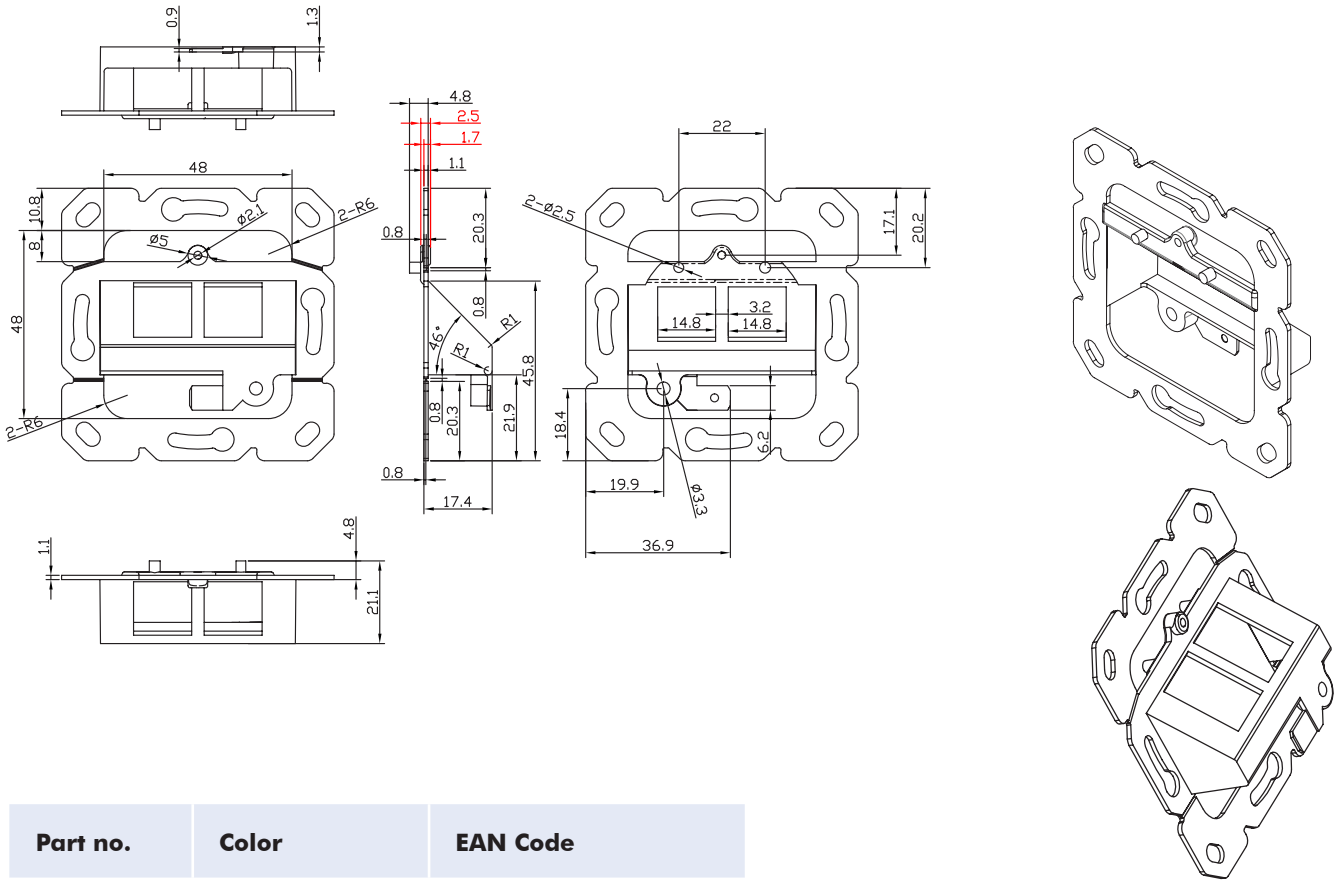

Flush-mounted Outlet for 2 Keystone Jacks

Technical Features

Suitable for Keystone Jacks & Coupler

2x RJ45 45° angled, metal frame

80 x 80 mm outer frame

50 x 50 mm inner plate with shutter

Technical Drawings

Part no.	Color	EAN Code
NK4021	Pure white	4052792026887
NK4031	Pearl white	4052792026894

Package Contents

Flush-mounted Outlet for 2 Keystone Jacks x 1

Packaging Informations

Packing Dimension	80 x 80mm
Packing Weight	0.02kg
Carton Dimension	530 x 320 x 230mm
Carton Q'ty	120pcs
Carton Weight	11kg