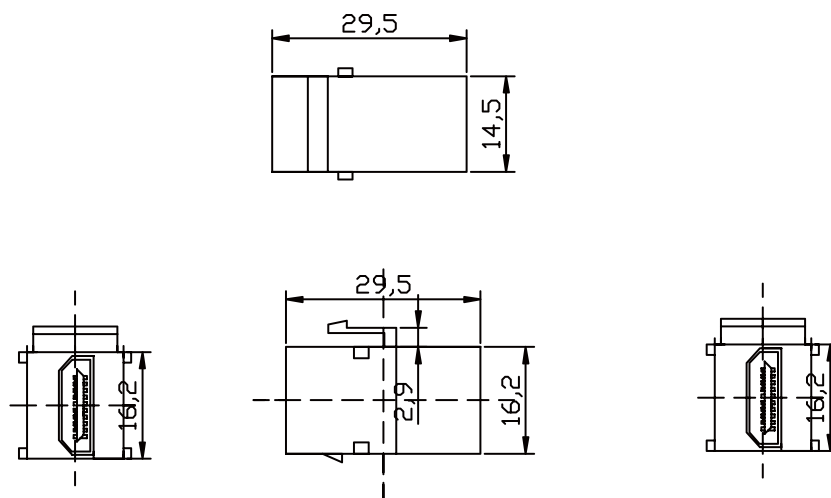

HDMI Keystone Inline Coupler

Technical Features

Snapin Keystone Module suitable for standard keystone panels and outlets

HDMI-A female to HDMI-A female

HDMI cabling application

Goldplated contact, thermoplastic housing

Technical Drawings

Part no.	Color	EAN Code
NK0014	White	4052792027976
NK0014B	Black	4052792047080

Package Contents

HDMI Keystone Inline Coupler x 1

Packaging Informations (NK0014)

Packing Dimension	30 x 20 x 17mm
Packing Weight	0.02kg
Carton Dimension	325 x 295 x 320mm
Carton Q'ty	500pcs
Carton Weight	5.5kg