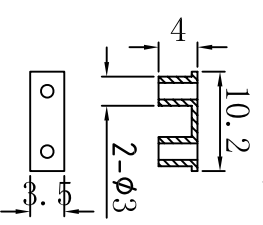

Insertion Loss (dB)	≤0.30
Operating Temperature (° C)	-40 ~ +85
Storage Temperature (° C)	-40 ~ +85

NOTE:  
ROSH COMPLIANT

**MATERIAL LIST:**

⑥	LC Aqua Body Quad (SC Duplex footprint)	1pcs	
⑤	LC Sleeve ceramic (Multi-Mode)	4pcs	
④	Aqua bush	2pcs	
③	LC Aqua Body Quad (SC Duplex footprint)	1pcs	
②	Metal Mount	1pcs	
①	LC White Dustcap	8pcs	
NO.		QT' Y	REMARK