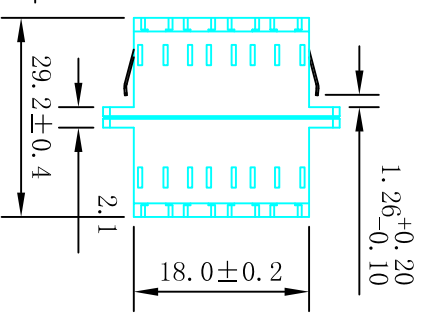

Insertion Loss (dB)	≤0.30
Operating Temperature (° C)	-40 ~ +85
Storage Temperature (° C)	-40 ~ +85

NOTE:  
ROSH COMPLIANT

**MATERIAL LIST:**

⑥	LC Aqua Body Quad (SC Duplex footprint)	1pcs	
⑤	LC Sleeve ceramic (Multi-Mode)	4pcs	
④	Aqua bush	2pcs	
③	LC Aqua Body Quad (SC Duplex footprint)	1pcs	
②	Metal Mount	1pcs	
①	LC White Dustcap	8pcs	
NO.		QT' Y	REMARK