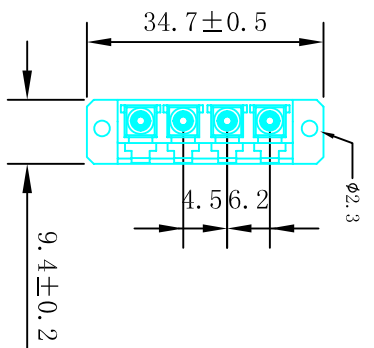

Insertion Loss (dB)	≤0.30
Operating Temperature (° C)	-40 ~ +85
Storage Temperature (° C)	-40 ~ +85

NOTE:  
ROSH COMPLIANT

**MATERIAL LIST:**

⑥	LC Aqua Body Quad (SC Duplex footprint)	1pcs	
⑤	LC Sleeve ceramic (Multi-Mode)	4pcs	
④	Aqua bush	2pcs	
③	LC Aqua Body Quad (SC Duplex footprint)	1pcs	
②	Metal Mount	1pcs	
①	LC White Dustcap	8pcs	
NO.		QT' Y	REMARK