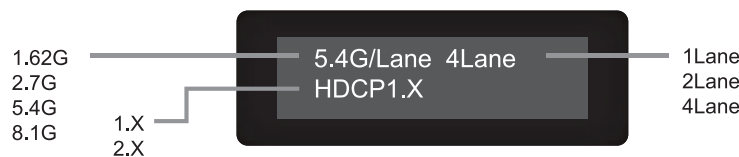

### Features:

- » Compliant with DisplayPort 1.2 / 1.4
- » Compliant with VESA standard
- » Detect resolution up to 4K2K@60Hz
- » Detect DisplayPort Link Training Result
- » Detect DisplayPort HDCP version for 1.X or 2.X
- » Detect color space 4:4:4, 4:2:2 or 4:2:0
- » Compact size, easy to carry

### Displays:

Page 1 DisplayPort Information

Page 2 DisplayPort Link Training Result

\*The screen switches every 8 seconds between Page 1 and Page 2.

Best Connectivity

\* The specifications and pictures are subject to change without notice.  
\*All trade names referenced are the registered trademark of their respective owners.