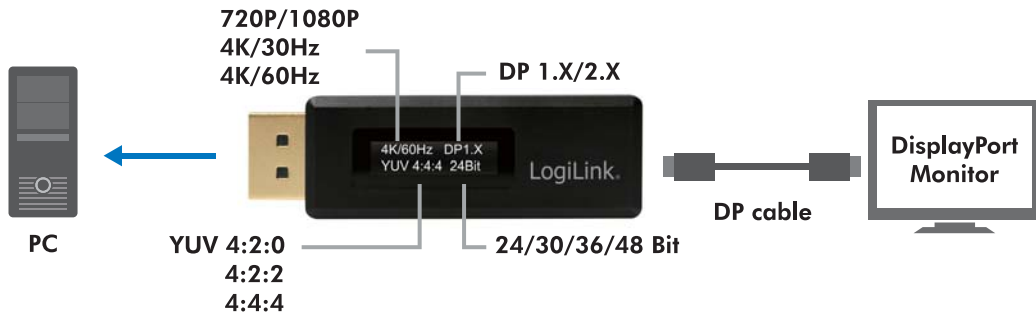

## DisplayPort Testing Meter with DisplayPort Extension Cable

Art. No.: CV0112

Portable DisplayPort Testing Meter to detect DisplayPort Resolution and Color Space.

### Features:

- » Compliant with DisplayPort 1.2 / 1.4
- » Compliant with VESA standard
- » Detect resolution up to 4K2K@60Hz
- » Detect DisplayPort Link Training Result
- » Detect DisplayPort HDCP version for 1.X or 2.X
- » Detect color space 4:4:4, 4:2:2 or 4:2:0
- » Compact size, easy to carry