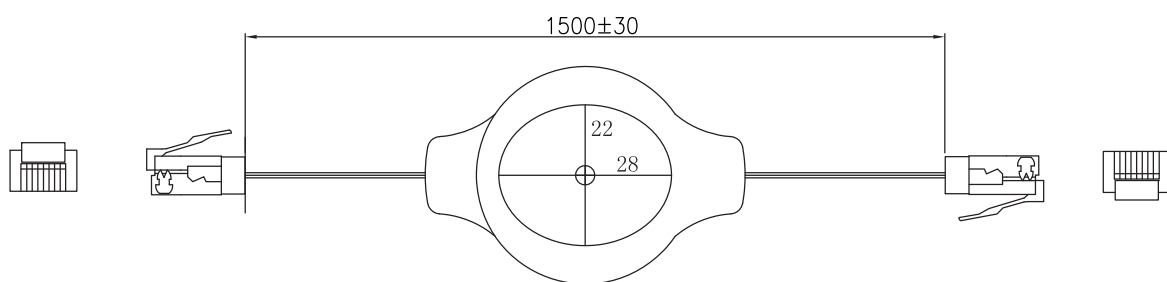

Cat5e Retractable Patch Cable 1,5M

Technical Features

Retractable Cat. 5e networking cable

2X RJ45 plug, red colored

Extends the operating distance up to 1,5m

Retracts conveniently for tangle-free storage

Technical Drawings

Package Contents

1 x Cat5e Retractable Patch Cable 1,5M

Packaging Informations

Packing Dimension	145 x 72mm
Packing Weight	0.03kg
Carton Dimension	460 x 350 x 260mm
Carton Q'ty	500pc
Carton Weight	14.5kg